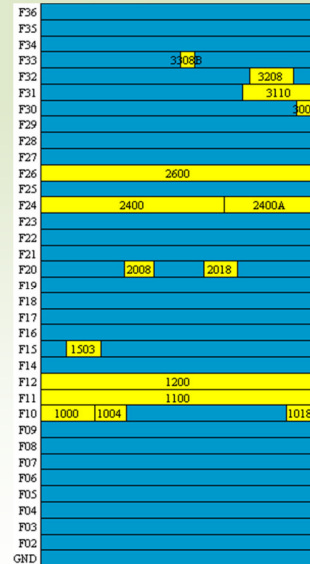

pSTACK

Creating Web Content from Propidex Office

PStack is an Office add-on module to Propidex that can automatically create web content from the information you have created in Propidex .

The primary benefit of pStack is that it creates **consistent looking, simplified stacking plans and listing pages** from the data and drawings from within Propidex. There is no additional updating or intervention required.

The Leasing agents identify what spaces they want to list in Propidex and then when a stack gets generated, only those spaces that have been flagged are highlighted.

Information that the Leasing agents maintain about divisible area, availability date and comments get published to the html pages.