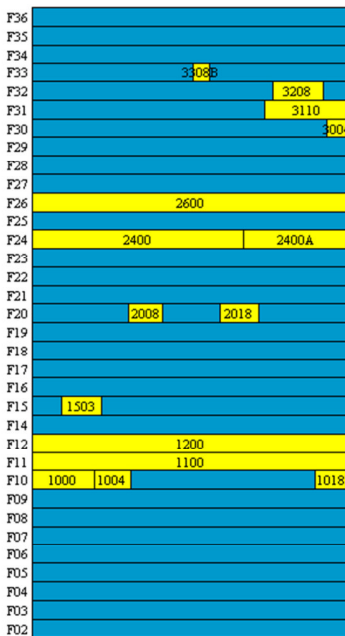

1

30 Queen Street West

Chretien Building - 30 Queen St. W. Toronto

Suite	MinSF	Contiguous	Available	Type	Comments
3308B	1,020	1,020	Immediately	Lease	
3208	2,861	2,861	Immediately	Lease	
3110	4,785	4,785	Immediately	Lease	
3004	2,305	2,305	Immediately	Lease	
2600	18,262	18,262	Immediately	Lease	
2400	5,738	5,738	Immediately	Lease	
2400A	11,455	11,455	Immediately	Lease	
2018	2,270	2,270	Immediately	Lease	
2008	2,391	2,391	Immediately	Lease	
1503	2,248	2,248	Immediately	Lease	
1200	17,613	17,613	Immediately	Lease	
1100	17,606	17,606	Immediately	Lease	
1018	1,868	1,868	Immediately	Lease	
1004	2,065	2,065	Immediately	Lease	
1000	3,449	3,449	Immediately	Lease	

Questions or comments regarding leasing opportunities or general inquiries should be directed to

Eduardo Lopez
JML
(416) 232-4222
Elopez@JML.com

The stack represents the building with just those units listed in Propidex showing as yellow. Other floor details are suppressed.

Each of the yellow units are clickable and bring you to that unit's specific listing page.

The list is also clickable and shows the information that was input in the Propidex listing form.

pStack creates an interactive stack page for every building selected. When you click on one of the listings, you are brought to the listing page.....